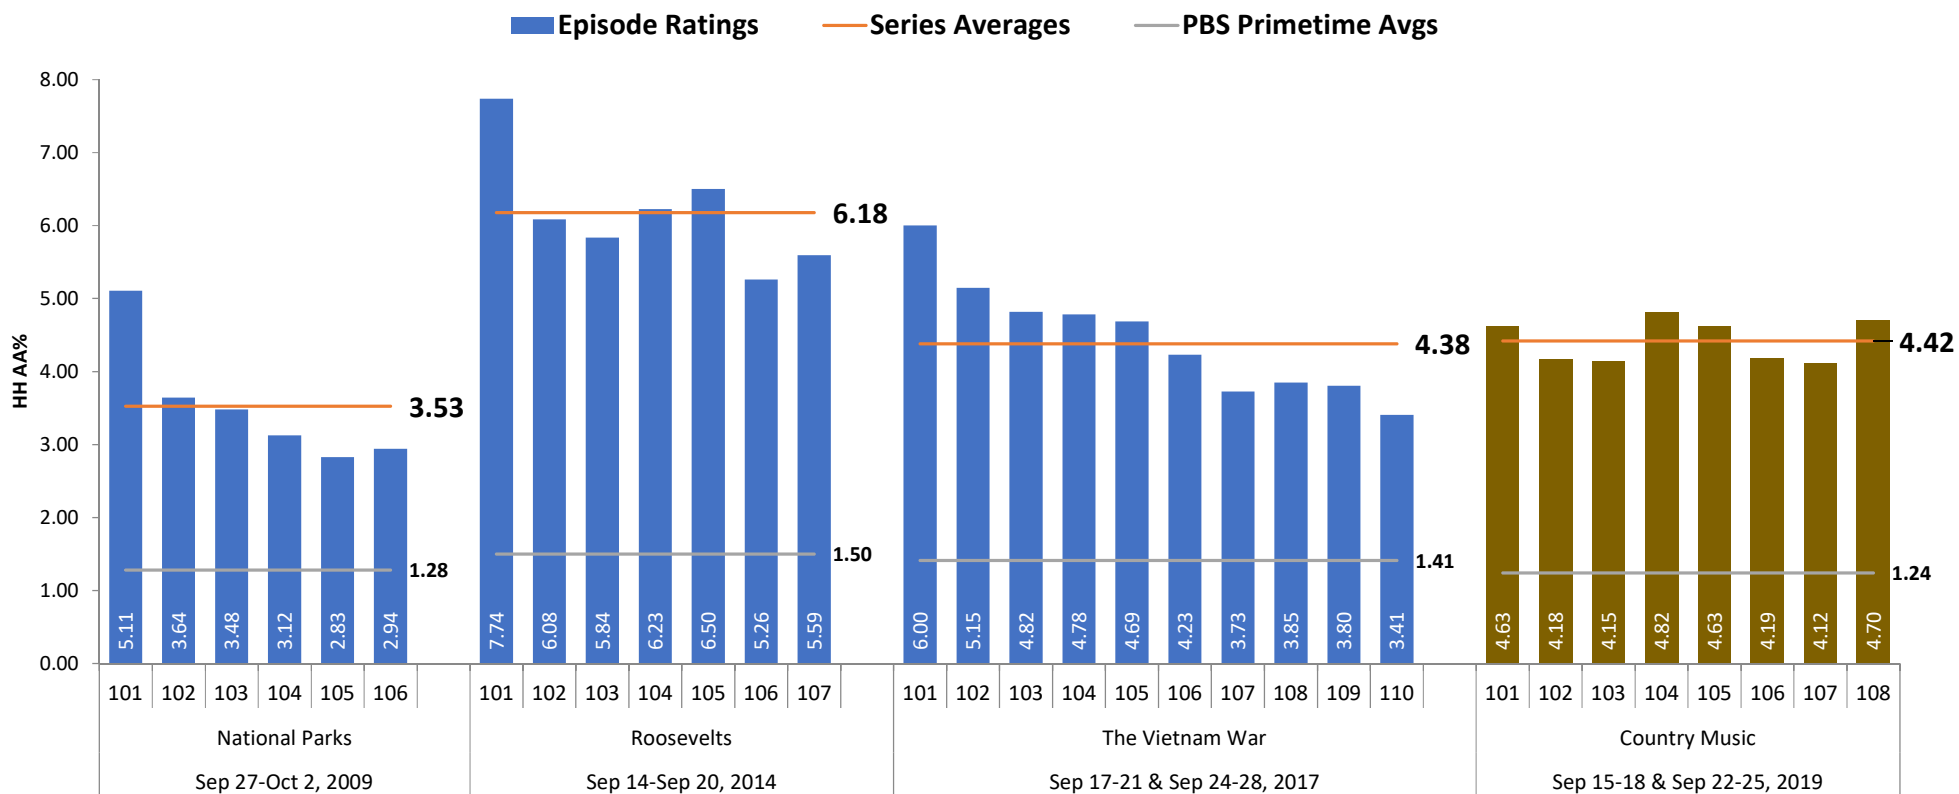

Ken Burns Multi-Part Series Perform More than Double PBS Prime Average

Ken Burns Multi-Part Series – HH Ratings – 2009-2019

Source: Nielsen Live+7 program and time period, all PBS stations, M-Su 8p-11p